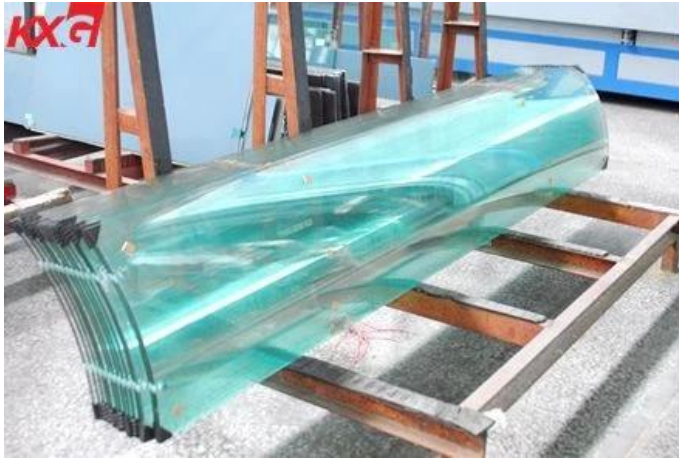

8 . 10 . 12 . 15 .

5

:

- 1.
2. 3-5 so curved
3. ()

Curve

Product Name	Curve
Material	Tempered Glass
Thickness	8mm, 10mm, 12mm, 15mm
Size	2500 * 2700mm
Radius	8-10m. R > = 650mm. 12-15m. R > = 1200mm
Standards	CCC, ISO, CE, AS/NZS 2208
Application	Staircase handrails, balconies, curved glass walls, etc.