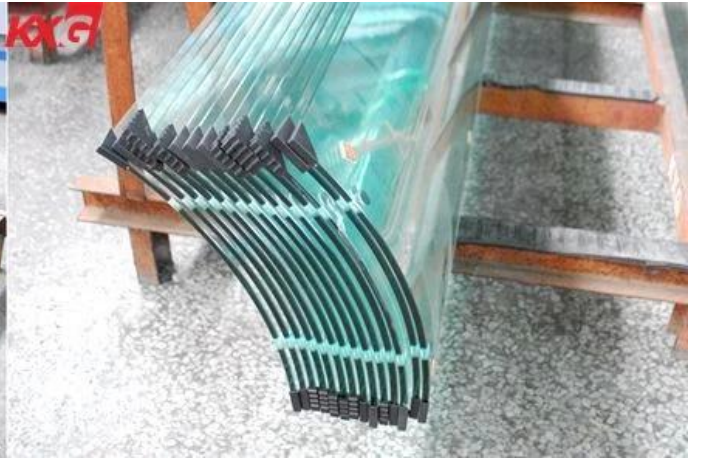

8 . 10 . 12 . 15 .

5

:

- 1.
2. 3-5 so curved
3. ()

Curve

Product Name	Curve
Material	Tempered Glass
Thickness	8mm, 10mm, 12mm, 15mm
Size	2500 * 2700mm
Radius	8-10m. R > = 650mm. 12-15m. R > = 1200mm
Standards	CCC, ISO, CE, AS/NZS 2208
Application	Staircase handrails, balconies, curved glass walls, etc.