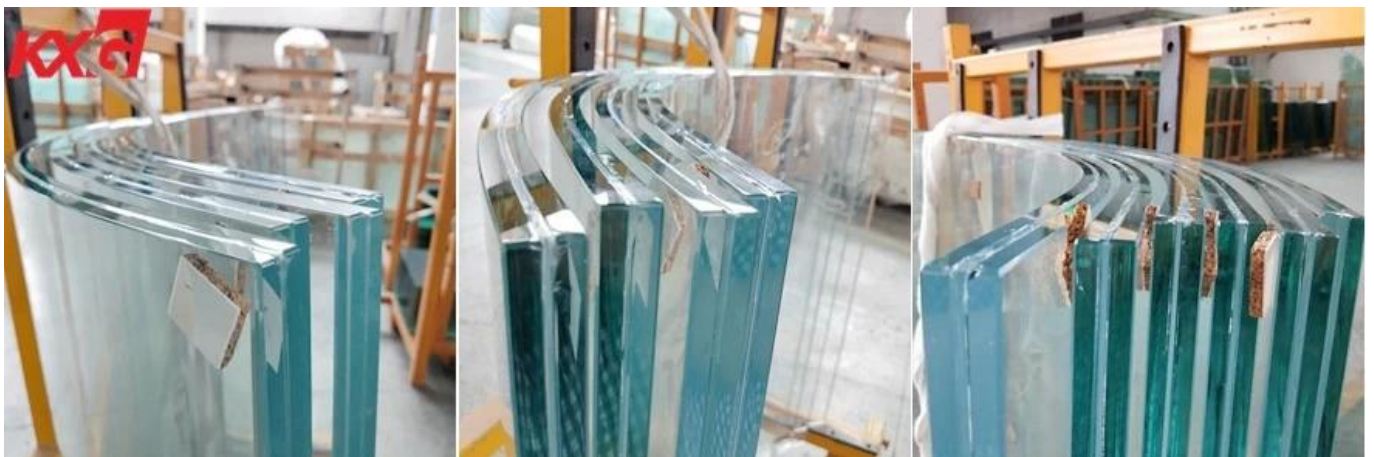

**KXG 13.52 SentryGlas mm 6 + 1.52 mm SGP + 6 mm 66.4 mm 2 6 mm 1.52 mm SGP interlayer also called**

KXG 6 + 1.52 mm + 6 mm sgp, 6 + 1.52 mm SGP + 6 mm 66.4 sgp, 13.52 mm SGP 2 6 mm 1.52 mm SGP interlayer also called

**6 + 1.52 mm SGP + 6 mm**

1. 6 mm 6 + 1.52 mm SGP interlayer + 6 mm
2. Glasssize: 3300x13000 mm 6,000 mm; 2440x1650 mm 680 mm
3. Glasscolor: 13.52 mm SGP 66.4 SGP 6 + 1.52 mm + 6 mm SGP 6 + 1.52 mm + 6 mm SGP interlayer, 13.52 mm SGP
4. cutout

**6 + 1.52 mm +6 mm SGP**

- 66.4 PVB
- 13.52 mm PVB 100
- 
- 
- 
- 

**interlayer 6 + 1.52 mm mm sgp:**

- 
- Windows
- endretails