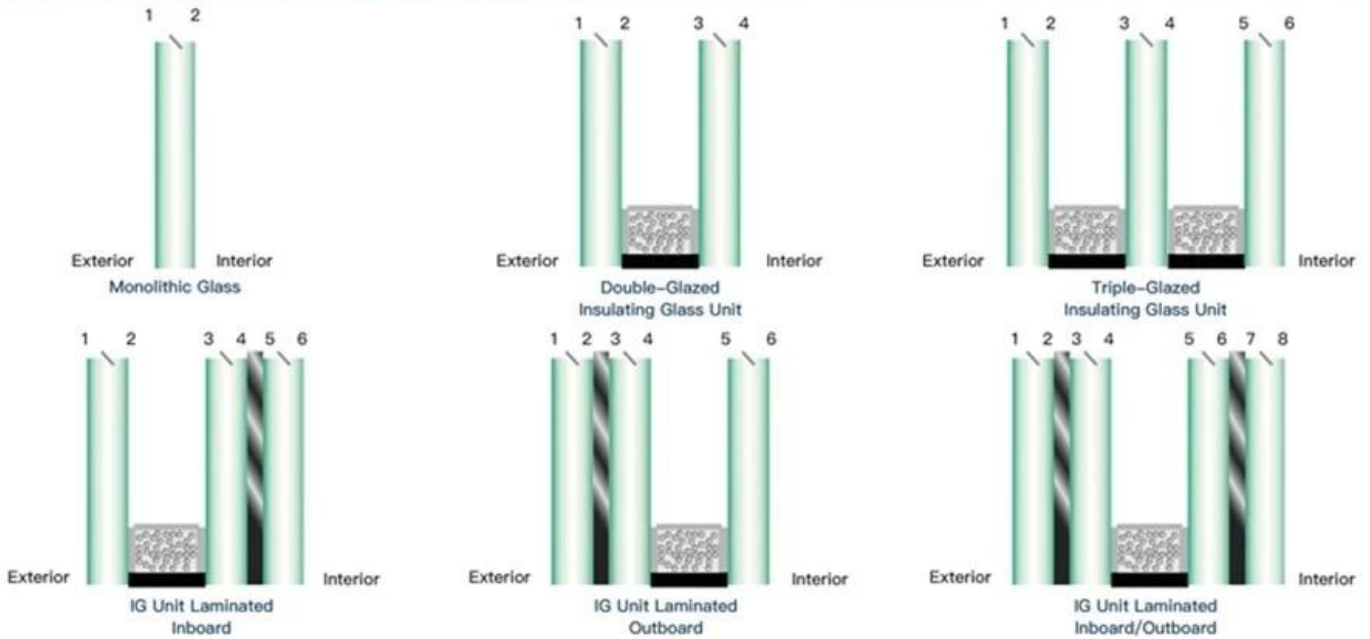

Best sillicion sealant maker: Dow Corning®

Best quality & high performace low-e coating

Hermetically double sealed

Sufficient thickness  $\geq 9\text{mm}$

Neat sealant work

Aluminum sapcer bar  
Warm edge space bar  
Stainless steel space bar

# Multiple combinations

Standard 4mm glass offers little resistance to heat loss  
U-Value 5.9 (insulation)

Insulated glass unit reduce heat loss by up to 56%  
U-Value 2.7 (insulation)

Standard 4mm clear glass offers little resistance to heat gain  
SHGC 0.84 (solar impact)