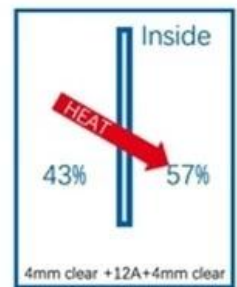

# Multiple combinations

Standard 4mm glass offers little resistance to heat loss  
U-Value 5.9 (insulation)

Insulated glass unit reduce heat loss by up to 56%  
U-Value 2.7 (insulation)

Standard 4mm clear glass offers little resistance to heat gain  
SHGC 0.84 (solar impact)