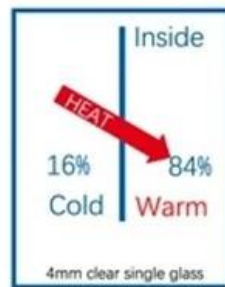

# Multiple combinations

Standard 4mm glass offers little resistance to heat loss  
U-Value 5.9 (insulation)

Insulated glass unit reduce heat loss by up to 56%  
U-Value 2.7 (insulation)

Standard 4mm clear glass offers little resistance to heat gain  
SHGC 0.84 (solar impact)