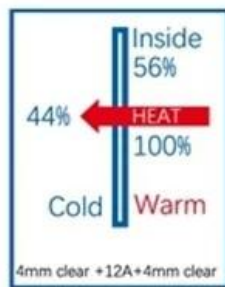

# Multiple combinations

Standard 4mm glass offers little resistance to heat loss  
U-Value 5.9 (insulation)

Insulated glass unit reduce heat loss by up to 56%  
U-Value 2.7 (insulation)

Standard 4mm clear glass offers little resistance to heat gain  
SHGC 0.84 (solar impact)